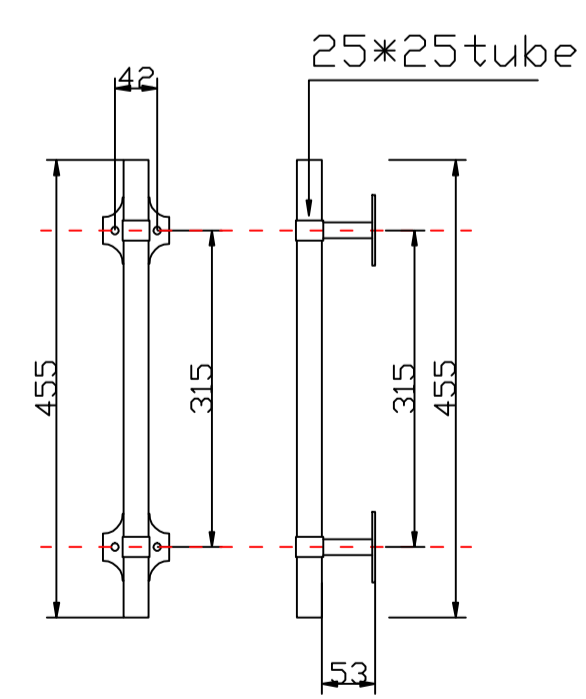

OUTSIDE

INSIDE

Mounting tabs

Ⓐ Lock hole prepare dead blot only on active door
在主门上开单个锁孔
iron pulls handle and roller catches need
需要铁艺把手, 和门碰。H4

	NAME	Alex Kiriakies EL972	Color	05oil rubbed bronze	Accent color	None	左开 INSIDE LEFT HAND ACTIVE	CAD APPROVED BY CLIENT SIGNED _____
	DATE	2020.10.06 REV-C	GLASS	Impact glass: Clear+Clear 抗台风玻璃	Rustproof type	spray zinc coating		
	Packing	iron cage		Thermal Barrier	<input type="checkbox"/> YES <input checked="" type="checkbox"/> NO			