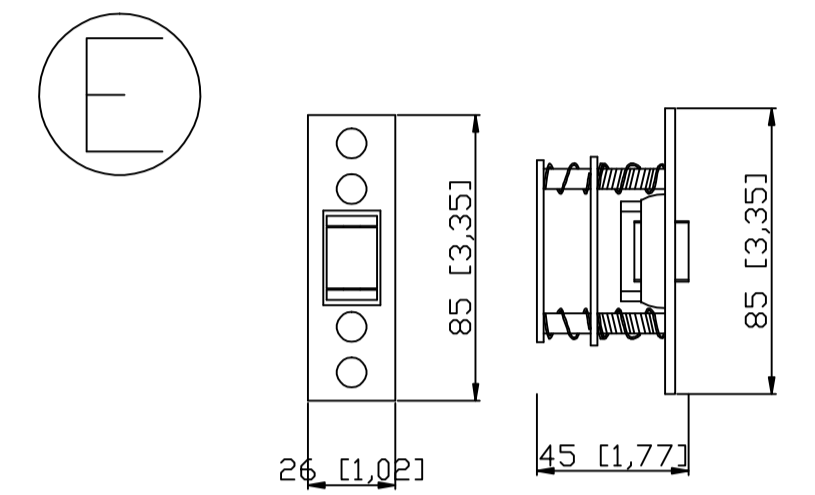

OUTSIDE

INSIDE

Mounting tabs

Ⓐ Lock hole prepare dead blot only on active door
在主门上开单个锁孔
iron pulls handle and roller catches need
需要铁艺把手, 和门碰。H4

	NAME	Alex Kiriakies EL972	Color	05oil rubbed bronze	Accent color	None	左开 INSIDE LEFT HAND ACTIVE	CAD APPROVED BY CLIENT SIGNED _____
	DATE	2020.10.06 REV-C	GLASS	Impact glass: Clear+Clear 抗台风玻璃	Rustproof type	spray zinc coating		
	Packing	iron cage		Thermal Barrier	<input type="checkbox"/> YES <input checked="" type="checkbox"/> NO			