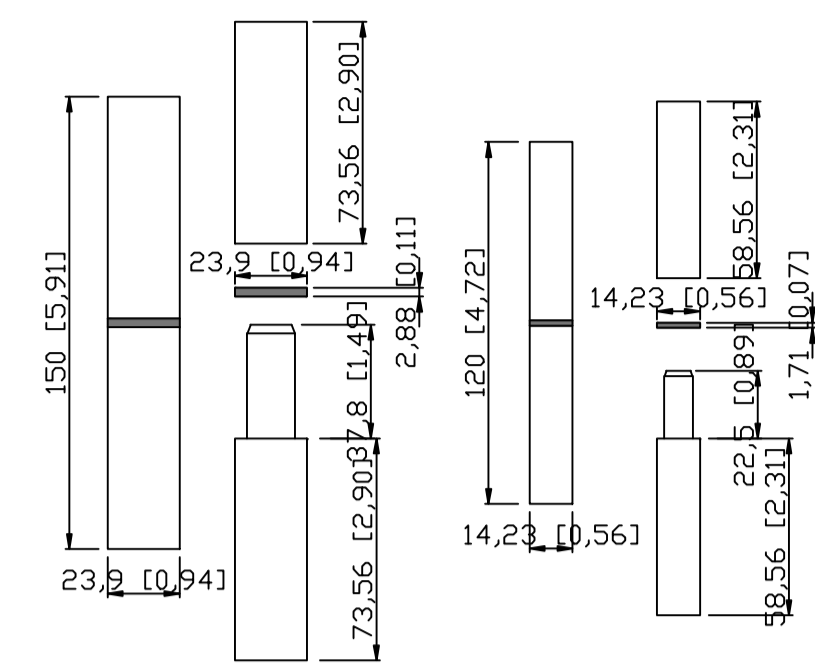

OUTSIDE

INSIDE

Mounting tabs

Ⓐ Lock hole prepare dead blot only on active door
在主门上开单个锁孔
iron pulls handle and roller catches need
需要铁艺把手, 和门碰。H4

	NAME	Alex Kiriakies EL972	Color	05oil rubbed bronze	Accent color	None	左开 INSIDE LEFT HAND ACTIVE	CAD APPROVED BY CLIENT SIGNED _____
	DATE	2020.10.06 REV-C	GLASS	Impact glass: Clear+Clear 抗台风玻璃	Rustproof type	spray zinc coating		
	Packing	iron cage		Thermal Barrier	<input type="checkbox"/> YES <input checked="" type="checkbox"/> NO			