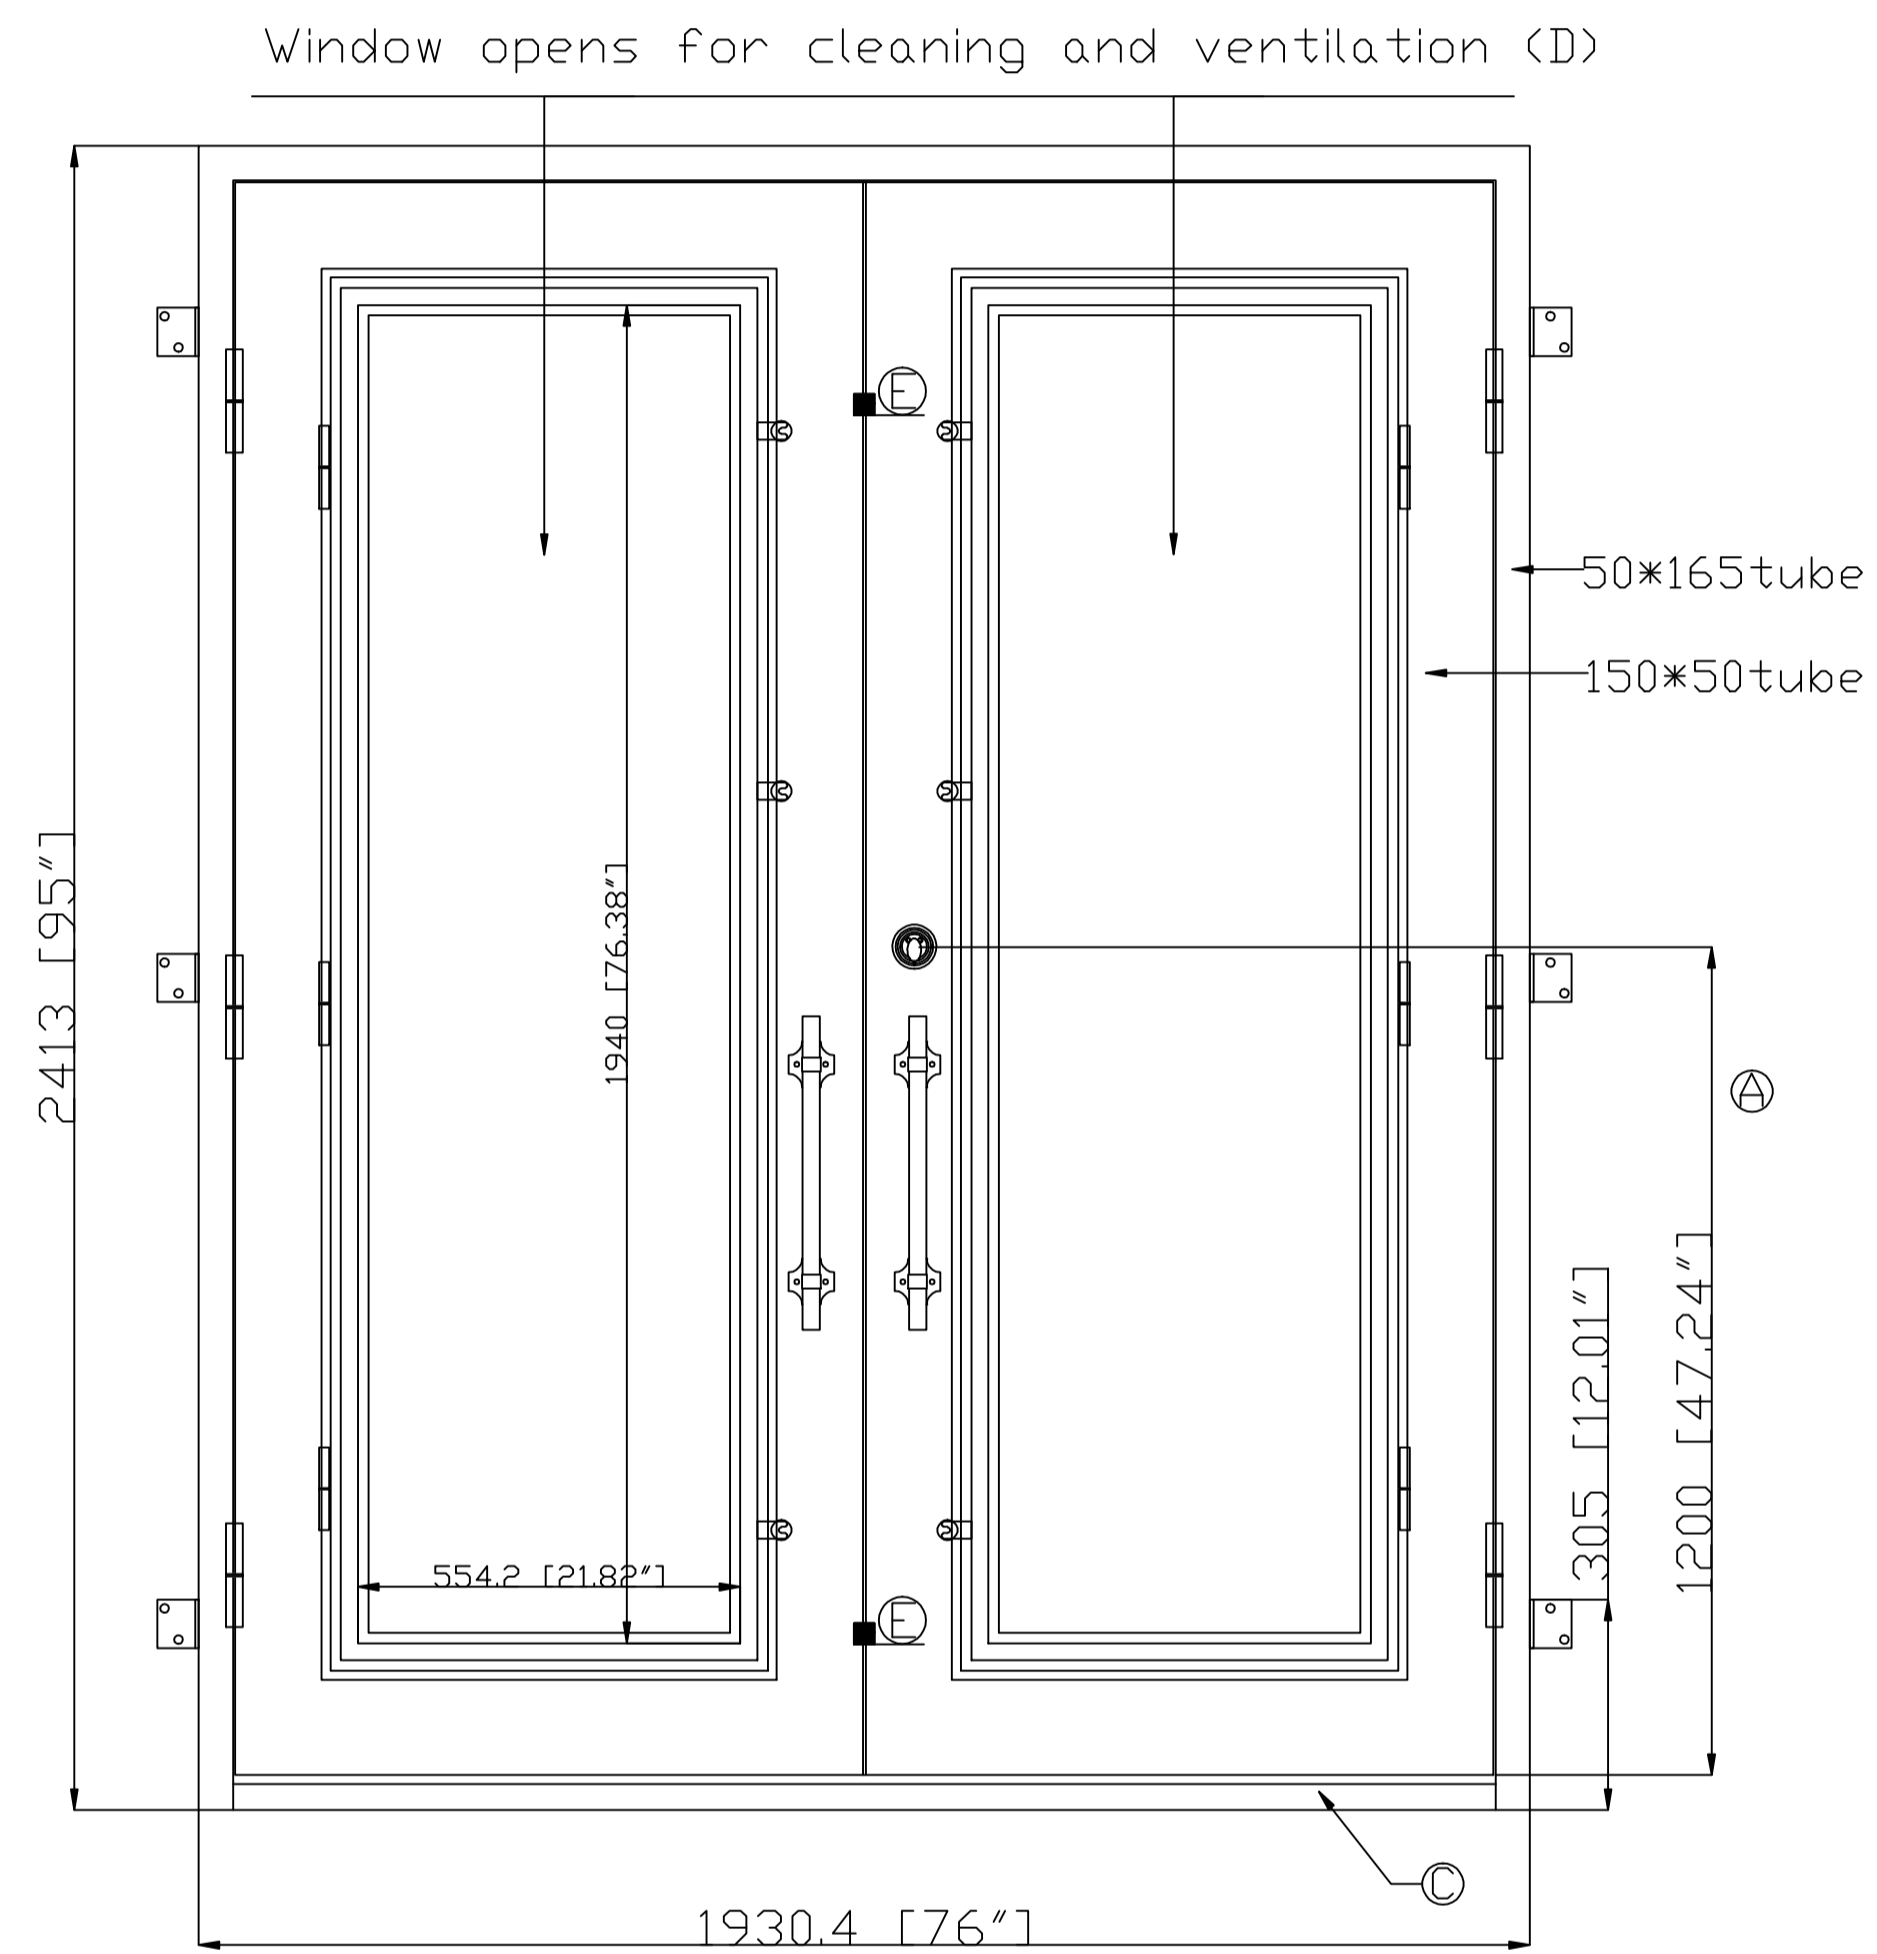

OUTSIDE

INSIDE

Mounting tabs

Ⓐ Lock hole prepare dead blot only on active door
在主门上开单个锁孔
iron pulls handle and roller catches need
需要铁艺把手, 和门碰。H4

	NAME	Alex Kiriakies EL972	Color	05oil rubbed bronze	Accent color	None	左开 INSIDE LEFT HAND ACTIVE	CAD APPROVED BY CLIENT SIGNED _____
	DATE	2020.10.06 REV-C	GLASS	Impact glass: Clear+Clear 抗台风玻璃	Rustproof type	spray zinc coating		
	Packing	iron cage		Thermal Barrier	<input type="checkbox"/> YES <input checked="" type="checkbox"/> NO			