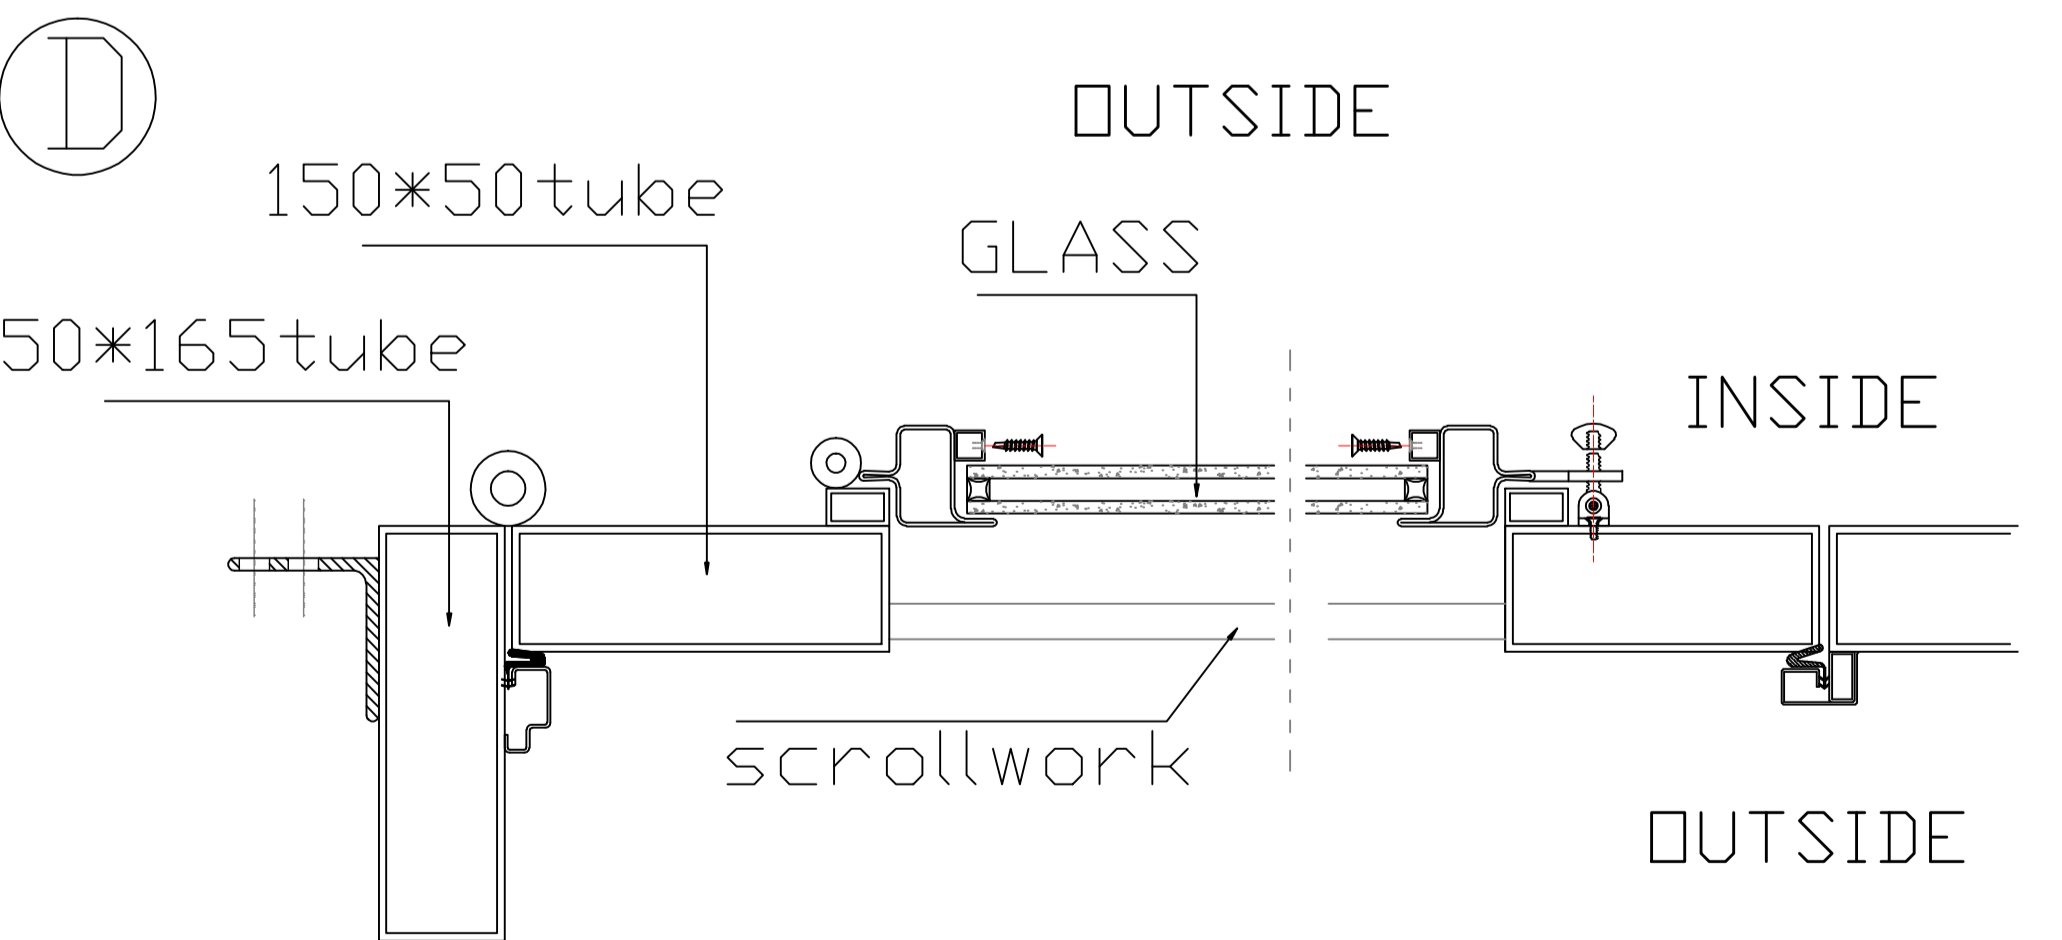

OUTSIDE

INSIDE

Mounting tabs

Ⓐ Lock hole prepare dead blot only on active door
在主门上开单个锁孔
iron pulls handle and roller catches need
需要铁艺把手, 和门碰。H4

	NAME	Alex Kiriakies EL972	Color	05oil rubbed bronze	Accent color	None	左开 INSIDE LEFT HAND ACTIVE	CAD APPROVED BY CLIENT SIGNED _____
	DATE	2020.10.06 REV-C	GLASS	Impact glass: Clear+Clear 抗台风玻璃	Rustproof type	spray zinc coating		
	Packing	iron cage		Thermal Barrier	<input type="checkbox"/> YES <input checked="" type="checkbox"/> NO			