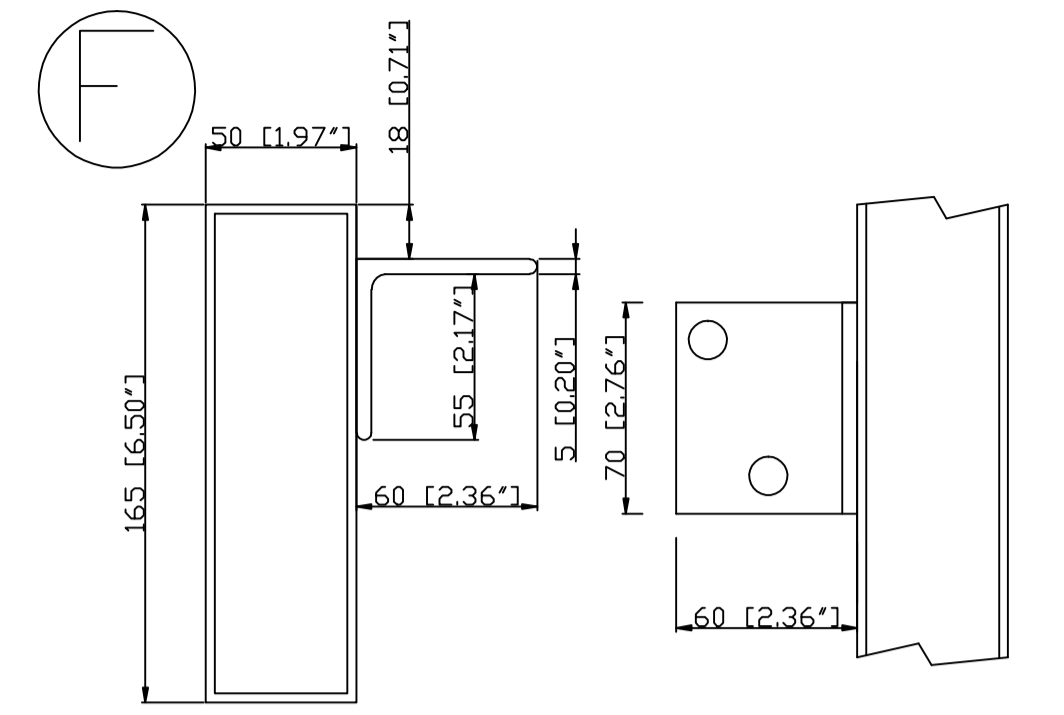

OUTSIDE

INSIDE

Mounting tabs

Ⓐ Lock hole prepare dead blot only on active door
在主门上开单个锁孔
iron pulls handle and roller catches need
需要铁艺把手, 和门碰。H4

	NAME	Alex Kiriakies EL972	Color	05oil rubbed bronze	Accent color	None	左开 INSIDE LEFT HAND ACTIVE	CAD APPROVED BY CLIENT SIGNED _____
	DATE	2020.10.06 REV-C	GLASS	Impact glass: Clear+Clear 抗台风玻璃	Rustproof type	spray zinc coating		
	Packing	iron cage		Thermal Barrier	<input type="checkbox"/> YES <input checked="" type="checkbox"/> NO			