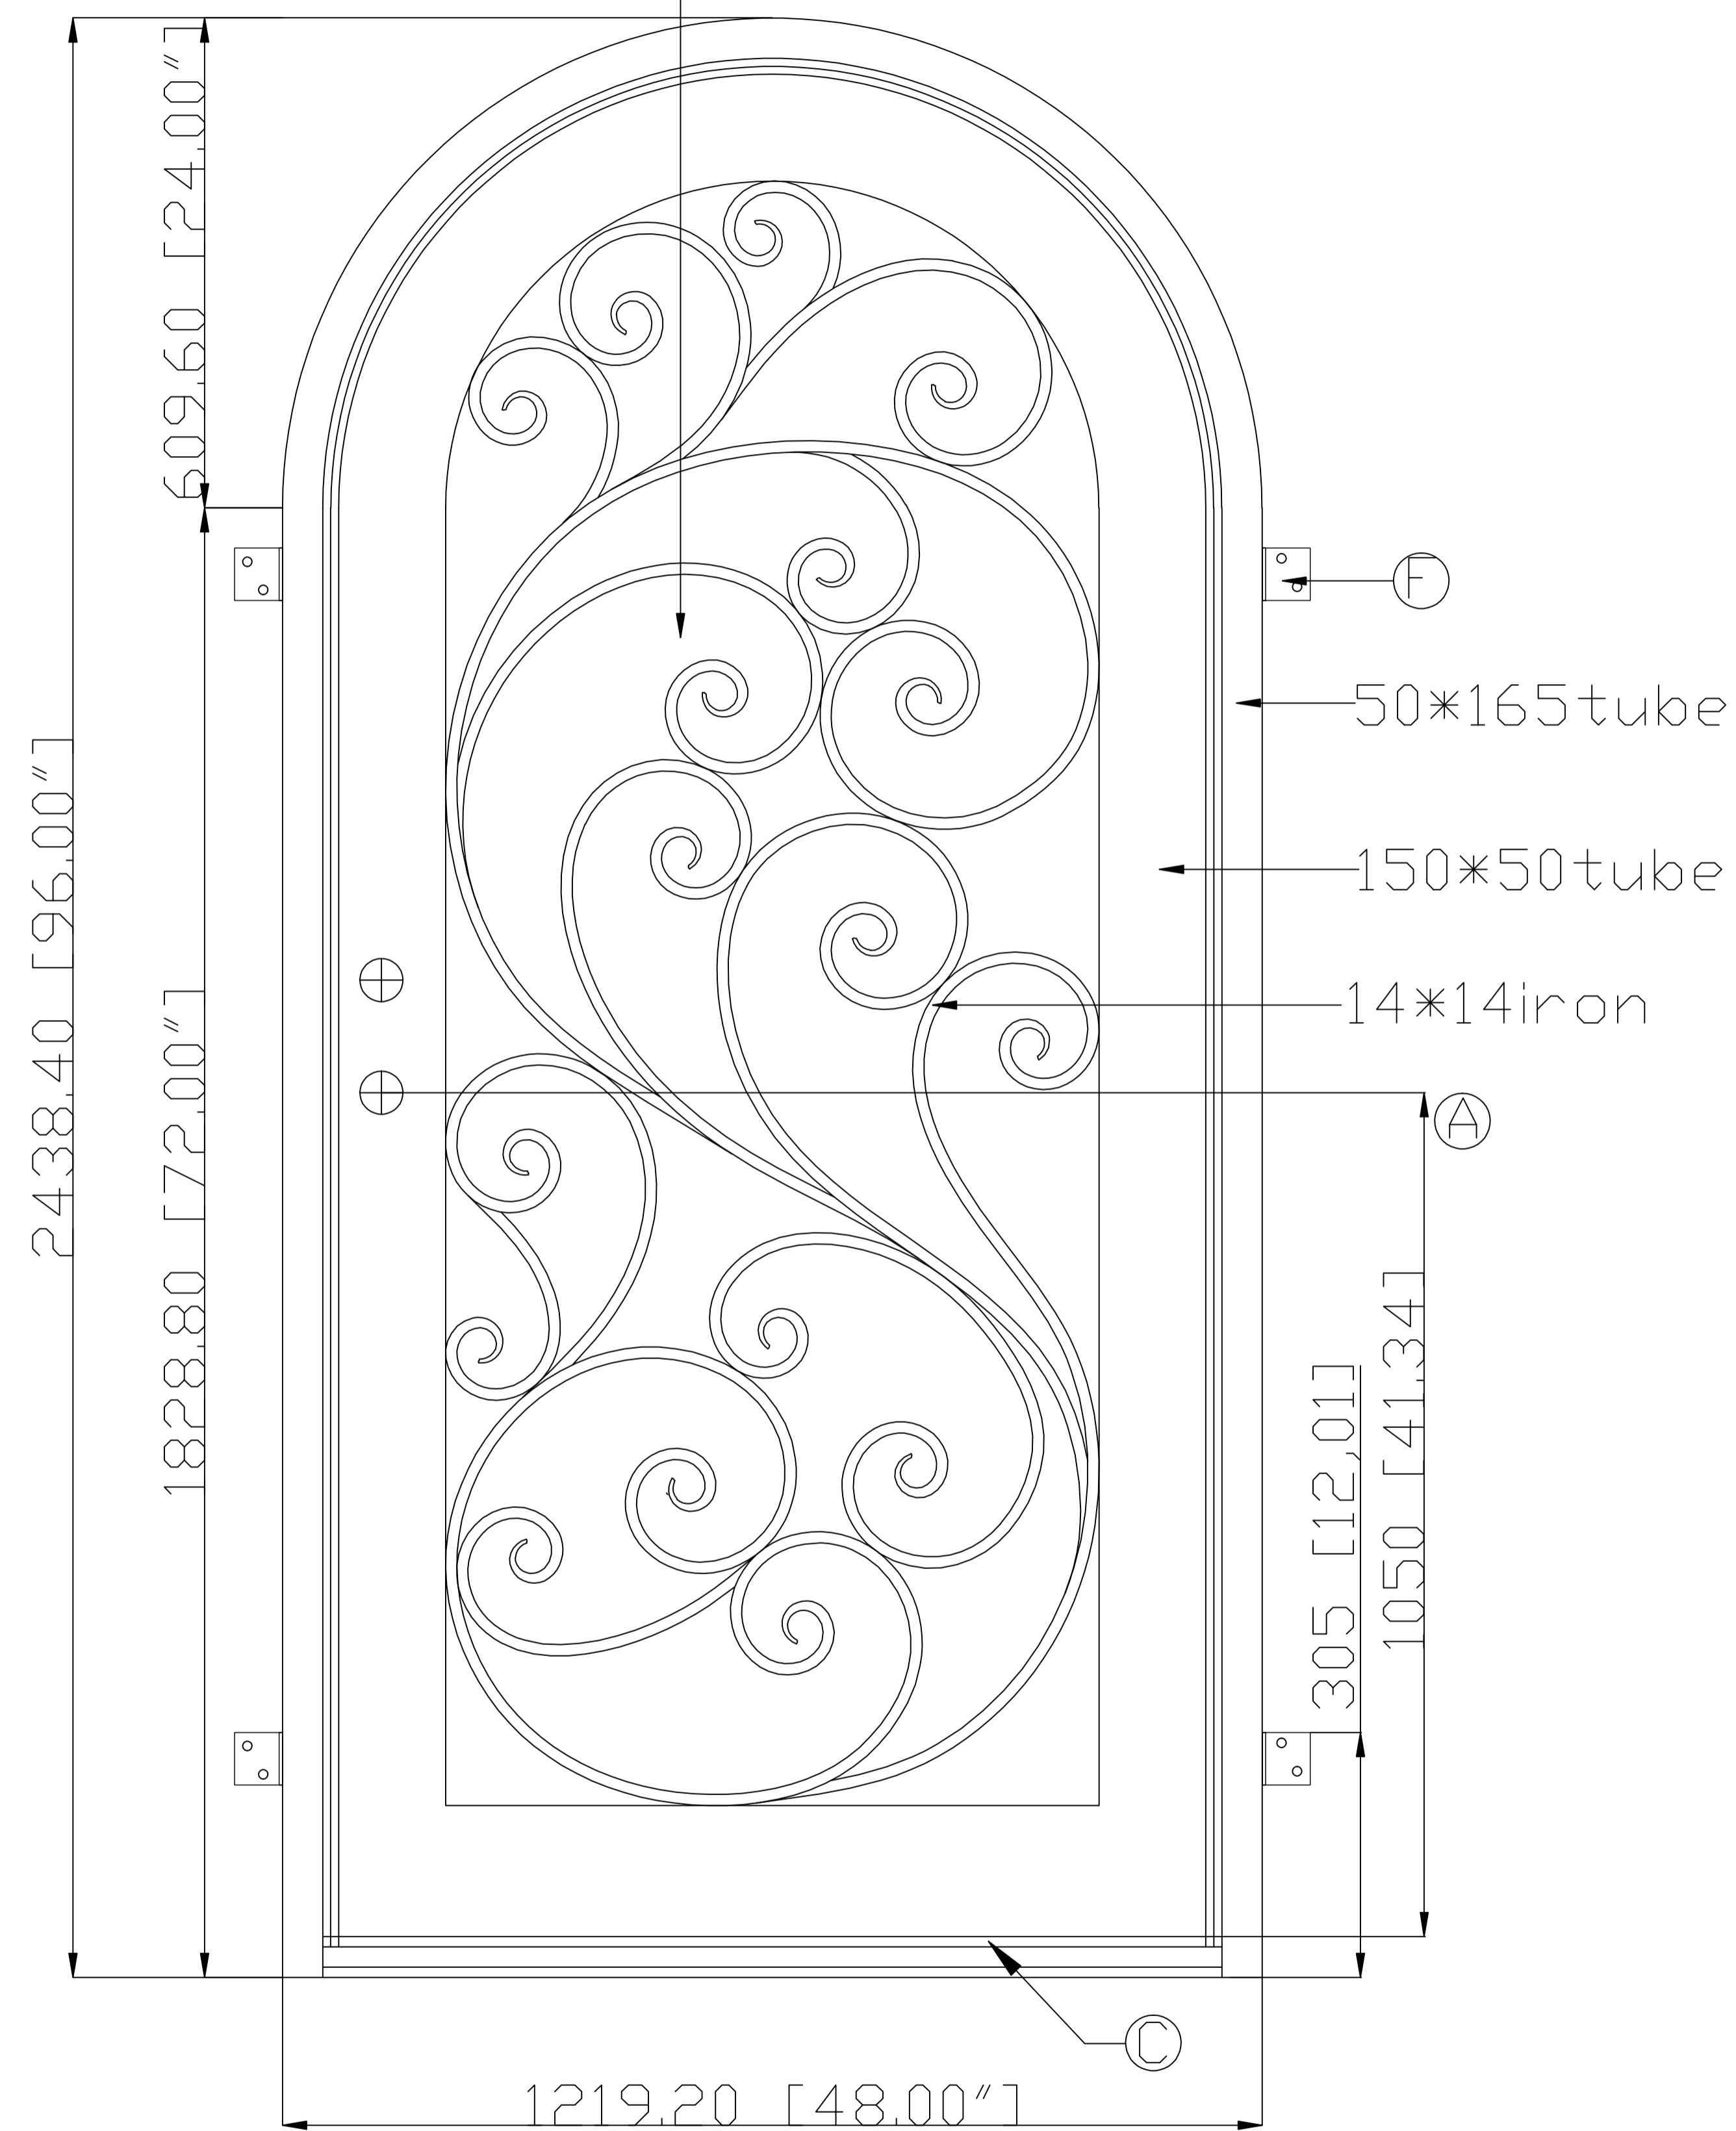

Window opens for cleaning and ventilation (D)

(A)
 Lock hole
 Prepare
 America Standard
 bored on active
 door
 F 系列, 70MM 边心距

Pablo Amaya	Color 05 Oil Rubbed Bronze	Opening Way	 INSIDE RIGHT HAND ACTIVE	GLASS	water cubic+clear	CAD APPROVED BY CLIENT
K2019.03.15 REV-A	Packing iron cage	Handling				