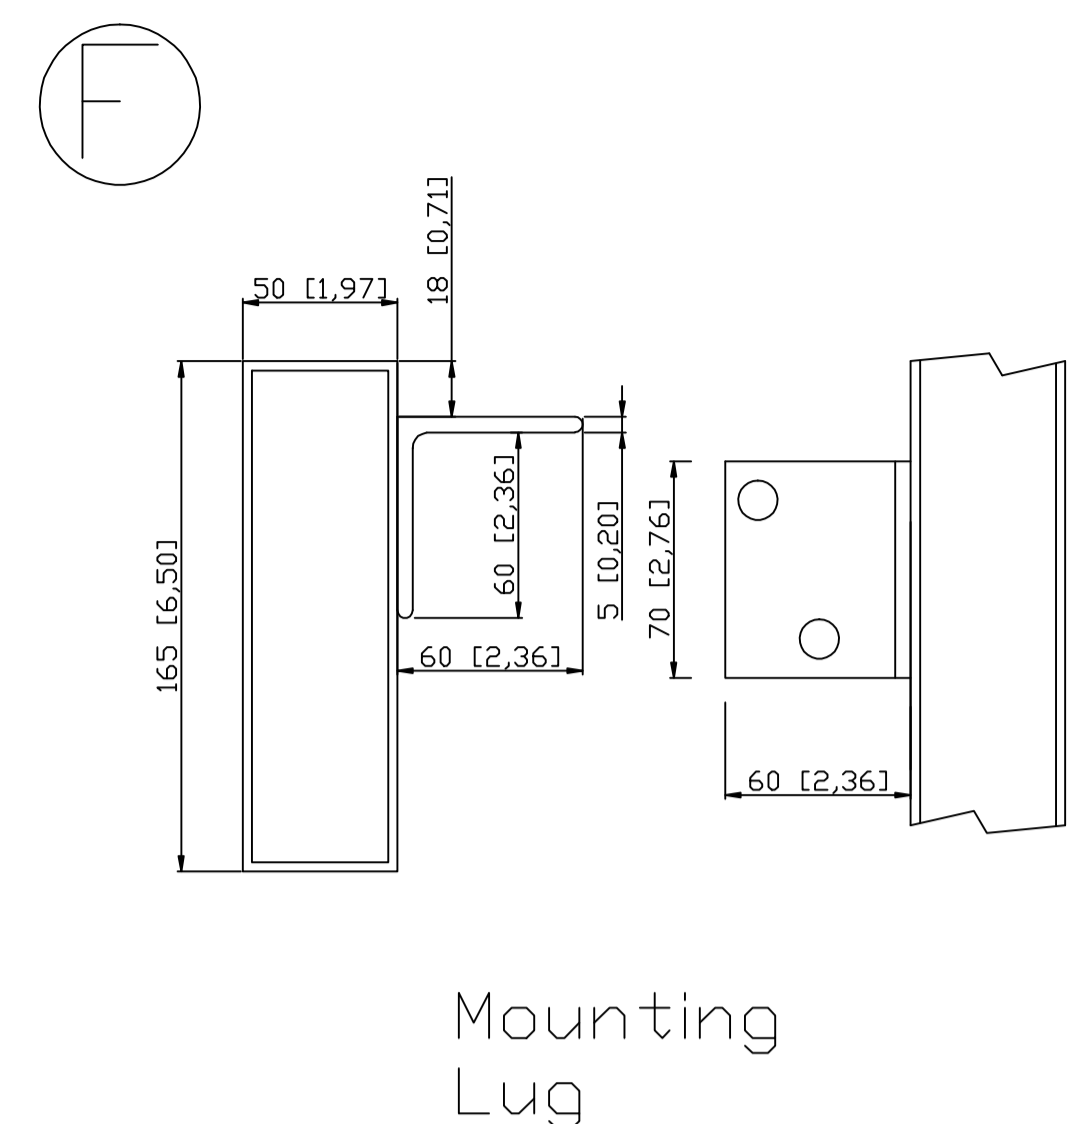

Window opens for cleaning and ventilation (D)

(A)
 Lock hole
 Prepare
 America Standard
 bored on active
 door
 F 系列, 70MM 边心距

Pablo Amaya	Color 05 Oil Rubbed Bronze	Opening Way	 INSIDE RIGHT HAND ACTIVE	GLASS	water cubic+clear	CAD APPROVED BY CLIENT
K2019.03.15 REV-A	Packing iron cage	Handling				