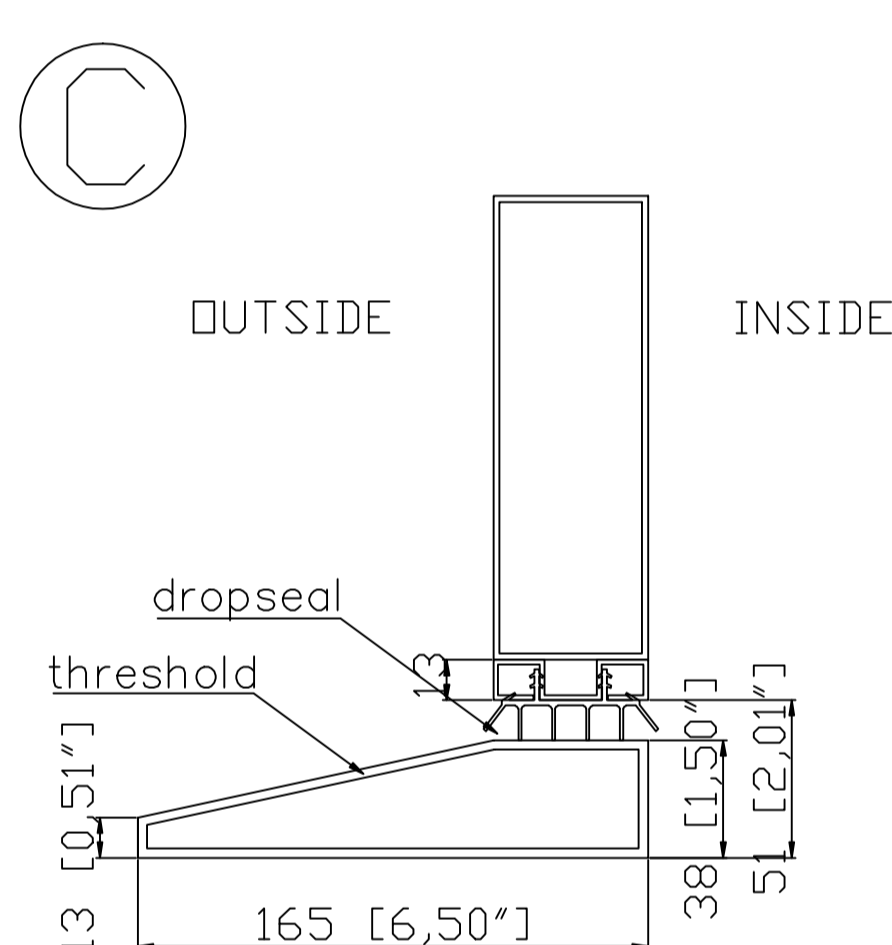

Window opens for cleaning and ventilation (D)

(A)
 Lock hole
 Prepare
 America Standard
 bored on active
 door
 F 系列, 70MM 边心距

Pablo Amaya	Color 05 Oil Rubbed Bronze	Opening Way	 INSIDE RIGHT HAND ACTIVE	GLASS	water cubic+clear	CAD APPROVED BY CLIENT
K2019.03.15 REV-A	Packing iron cage	Handling				