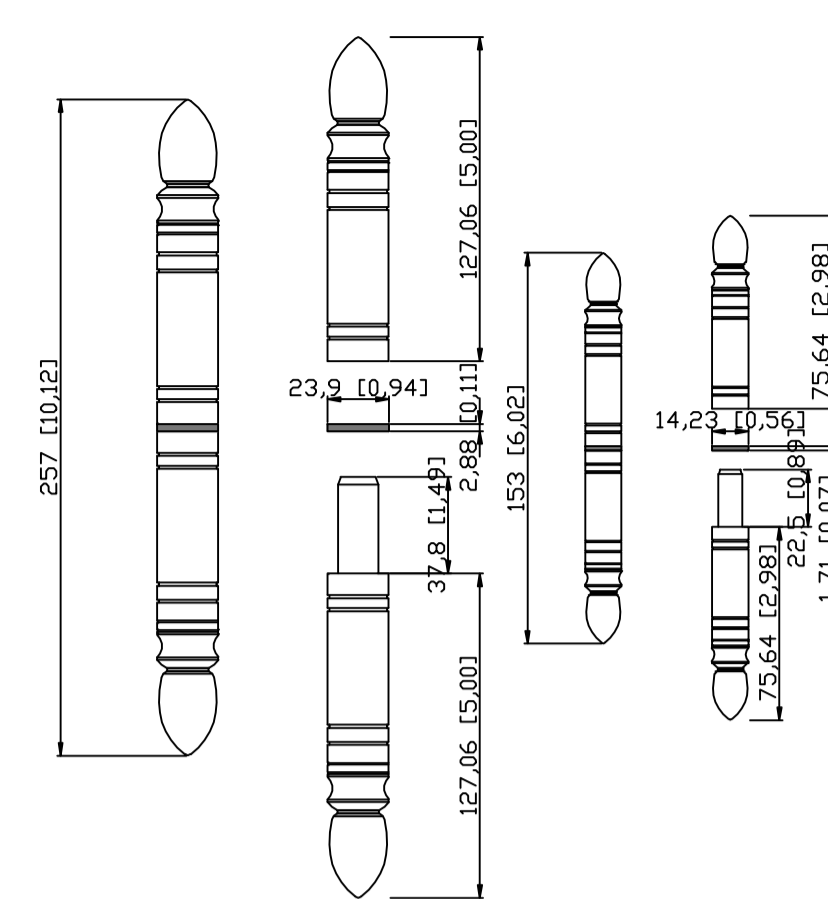

Window opens for cleaning and ventilation (D)

(A)
 Lock hole
 Prepare
 America Standard
 bored on active
 door
 F 系列, 70MM 边心距

Pablo Amaya	Color 05 Oil Rubbed Bronze	Opening Way	 INSIDE RIGHT HAND ACTIVE	GLASS	water cubic+clear	CAD APPROVED BY CLIENT
K2019.03.15 REV-A	Packing iron cage	Handling				