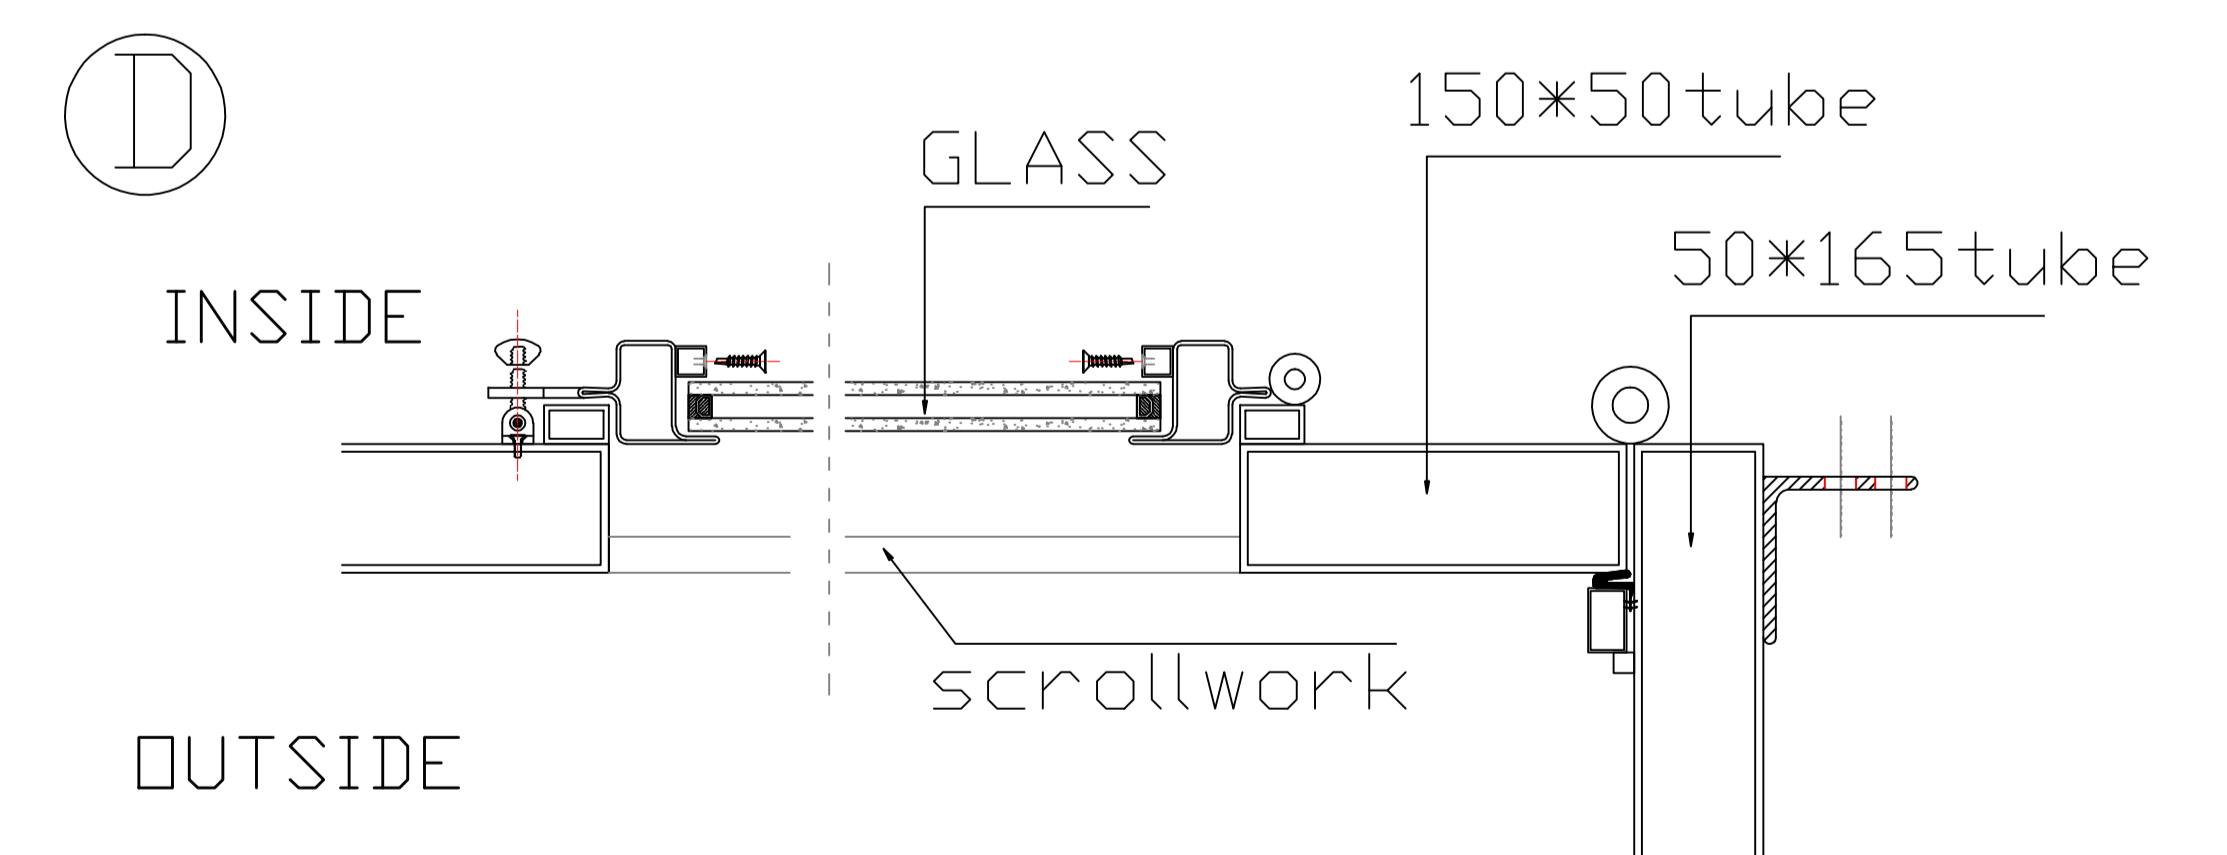

Window opens for cleaning and ventilation (D)

(A)
 Lock hole
 Prepare
 America Standard
 bored on active
 door
 F 系列, 70MM 边心距

Pablo Amaya	Color 05 Oil Rubbed Bronze	Opening Way	 INSIDE RIGHT HAND ACTIVE	GLASS	water cubic+clear	CAD APPROVED BY CLIENT
K2019.03.15 REV-A	Packing iron cage	Handling				