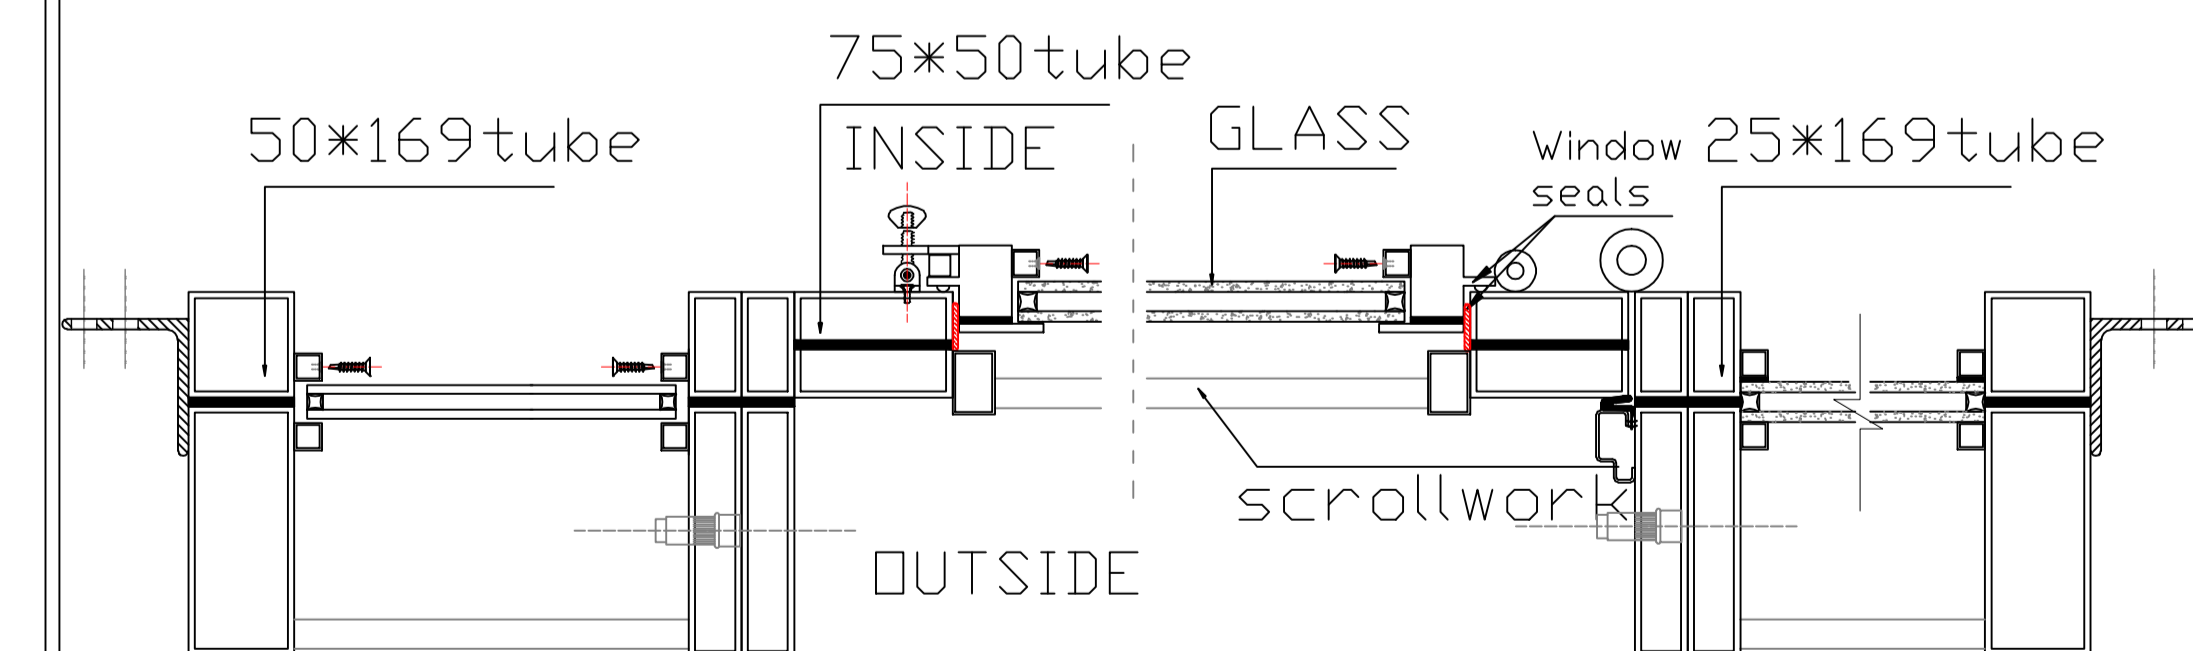

OUTSIDE

INSIDE

Mounting tabs

E03-168-US19
Backset: 60mm

NOTE: Thermal Barrier

拉手的横杆高度是990MM, 不是锁孔的高度

	NAME	Huck Toronto door	Color	01matte black	Accent color	None		CAD APPROVED BY CLIENT SIGNED _____
	DATE	X2021.05.25 REV-G	GLASS	Clean+clear	Rustproof type	spray zinc coating		
	Packing	iron cage			Thermal Barrier	<input checked="" type="checkbox"/> YES <input type="checkbox"/> NO		