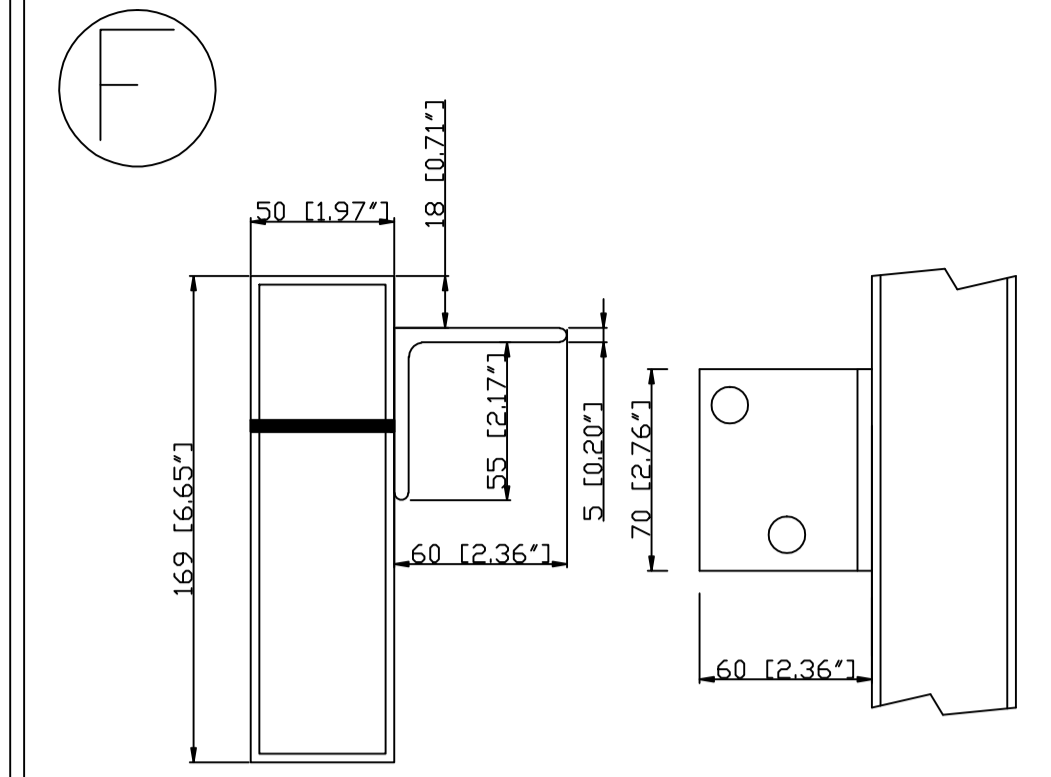

OUTSIDE

INSIDE

Mounting tabs

E03-168-US19
Backset: 60mm

NOTE: Thermal Barrier

拉手的横杆高度是990MM, 不是锁孔的高度

	NAME	Huck Toronto door	Color	01matte black	Accent color	None		CAD APPROVED BY CLIENT SIGNED _____
	DATE	X2021.05.25 REV-G	GLASS	Clean+clear	Rustproof type	spray zinc coating		
	Packing	iron cage			Thermal Barrier	<input checked="" type="checkbox"/> YES <input type="checkbox"/> NO		