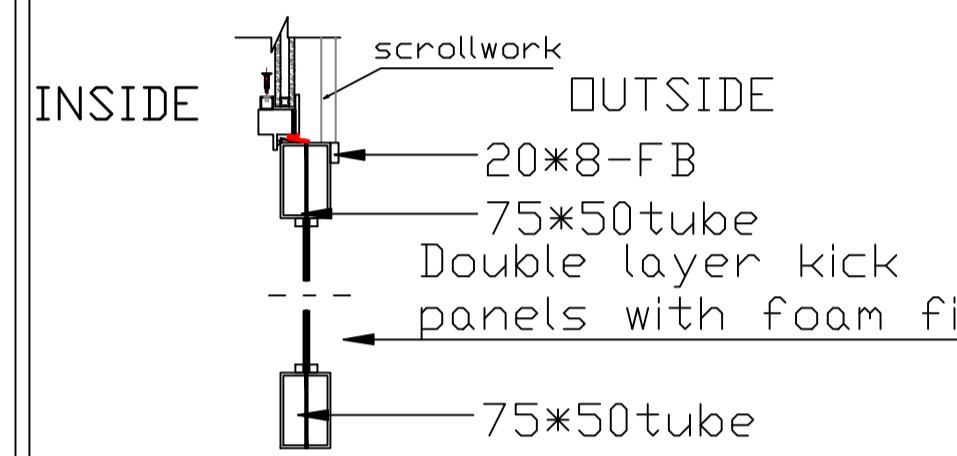

OUTSIDE

INSIDE

Mounting tabs

E03-168-US19
Backset: 60mm

NOTE: Thermal Barrier

拉手的横杆高度是990MM, 不是锁孔的高度

	NAME	Huck Toronto door	Color	01matte black	Accent color	None		CAD APPROVED BY CLIENT SIGNED _____
	DATE	X2021.05.25 REV-G	GLASS	Clean+clear	Rustproof type	spray zinc coating		
	Packing	iron cage			Thermal Barrier	<input checked="" type="checkbox"/> YES <input type="checkbox"/> NO		