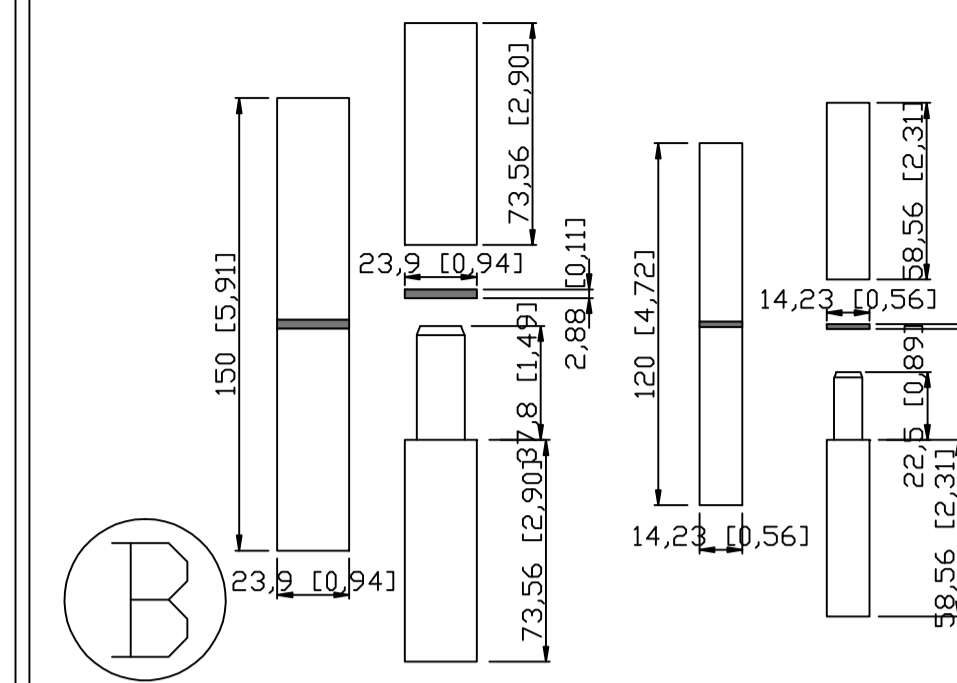

OUTSIDE

INSIDE

Mounting tabs

E03-168-US19
Backset: 60mm

NOTE: Thermal Barrier

拉手的横杆高度是990MM, 不是锁孔的高度

	NAME	Huck Toronto door	Color	01matte black	Accent color	None		CAD APPROVED BY CLIENT SIGNED _____
	DATE	X2021.05.25 REV-G	GLASS	Clean+clear	Rustproof type	spray zinc coating		
	Packing	iron cage			Thermal Barrier	<input checked="" type="checkbox"/> YES <input type="checkbox"/> NO		