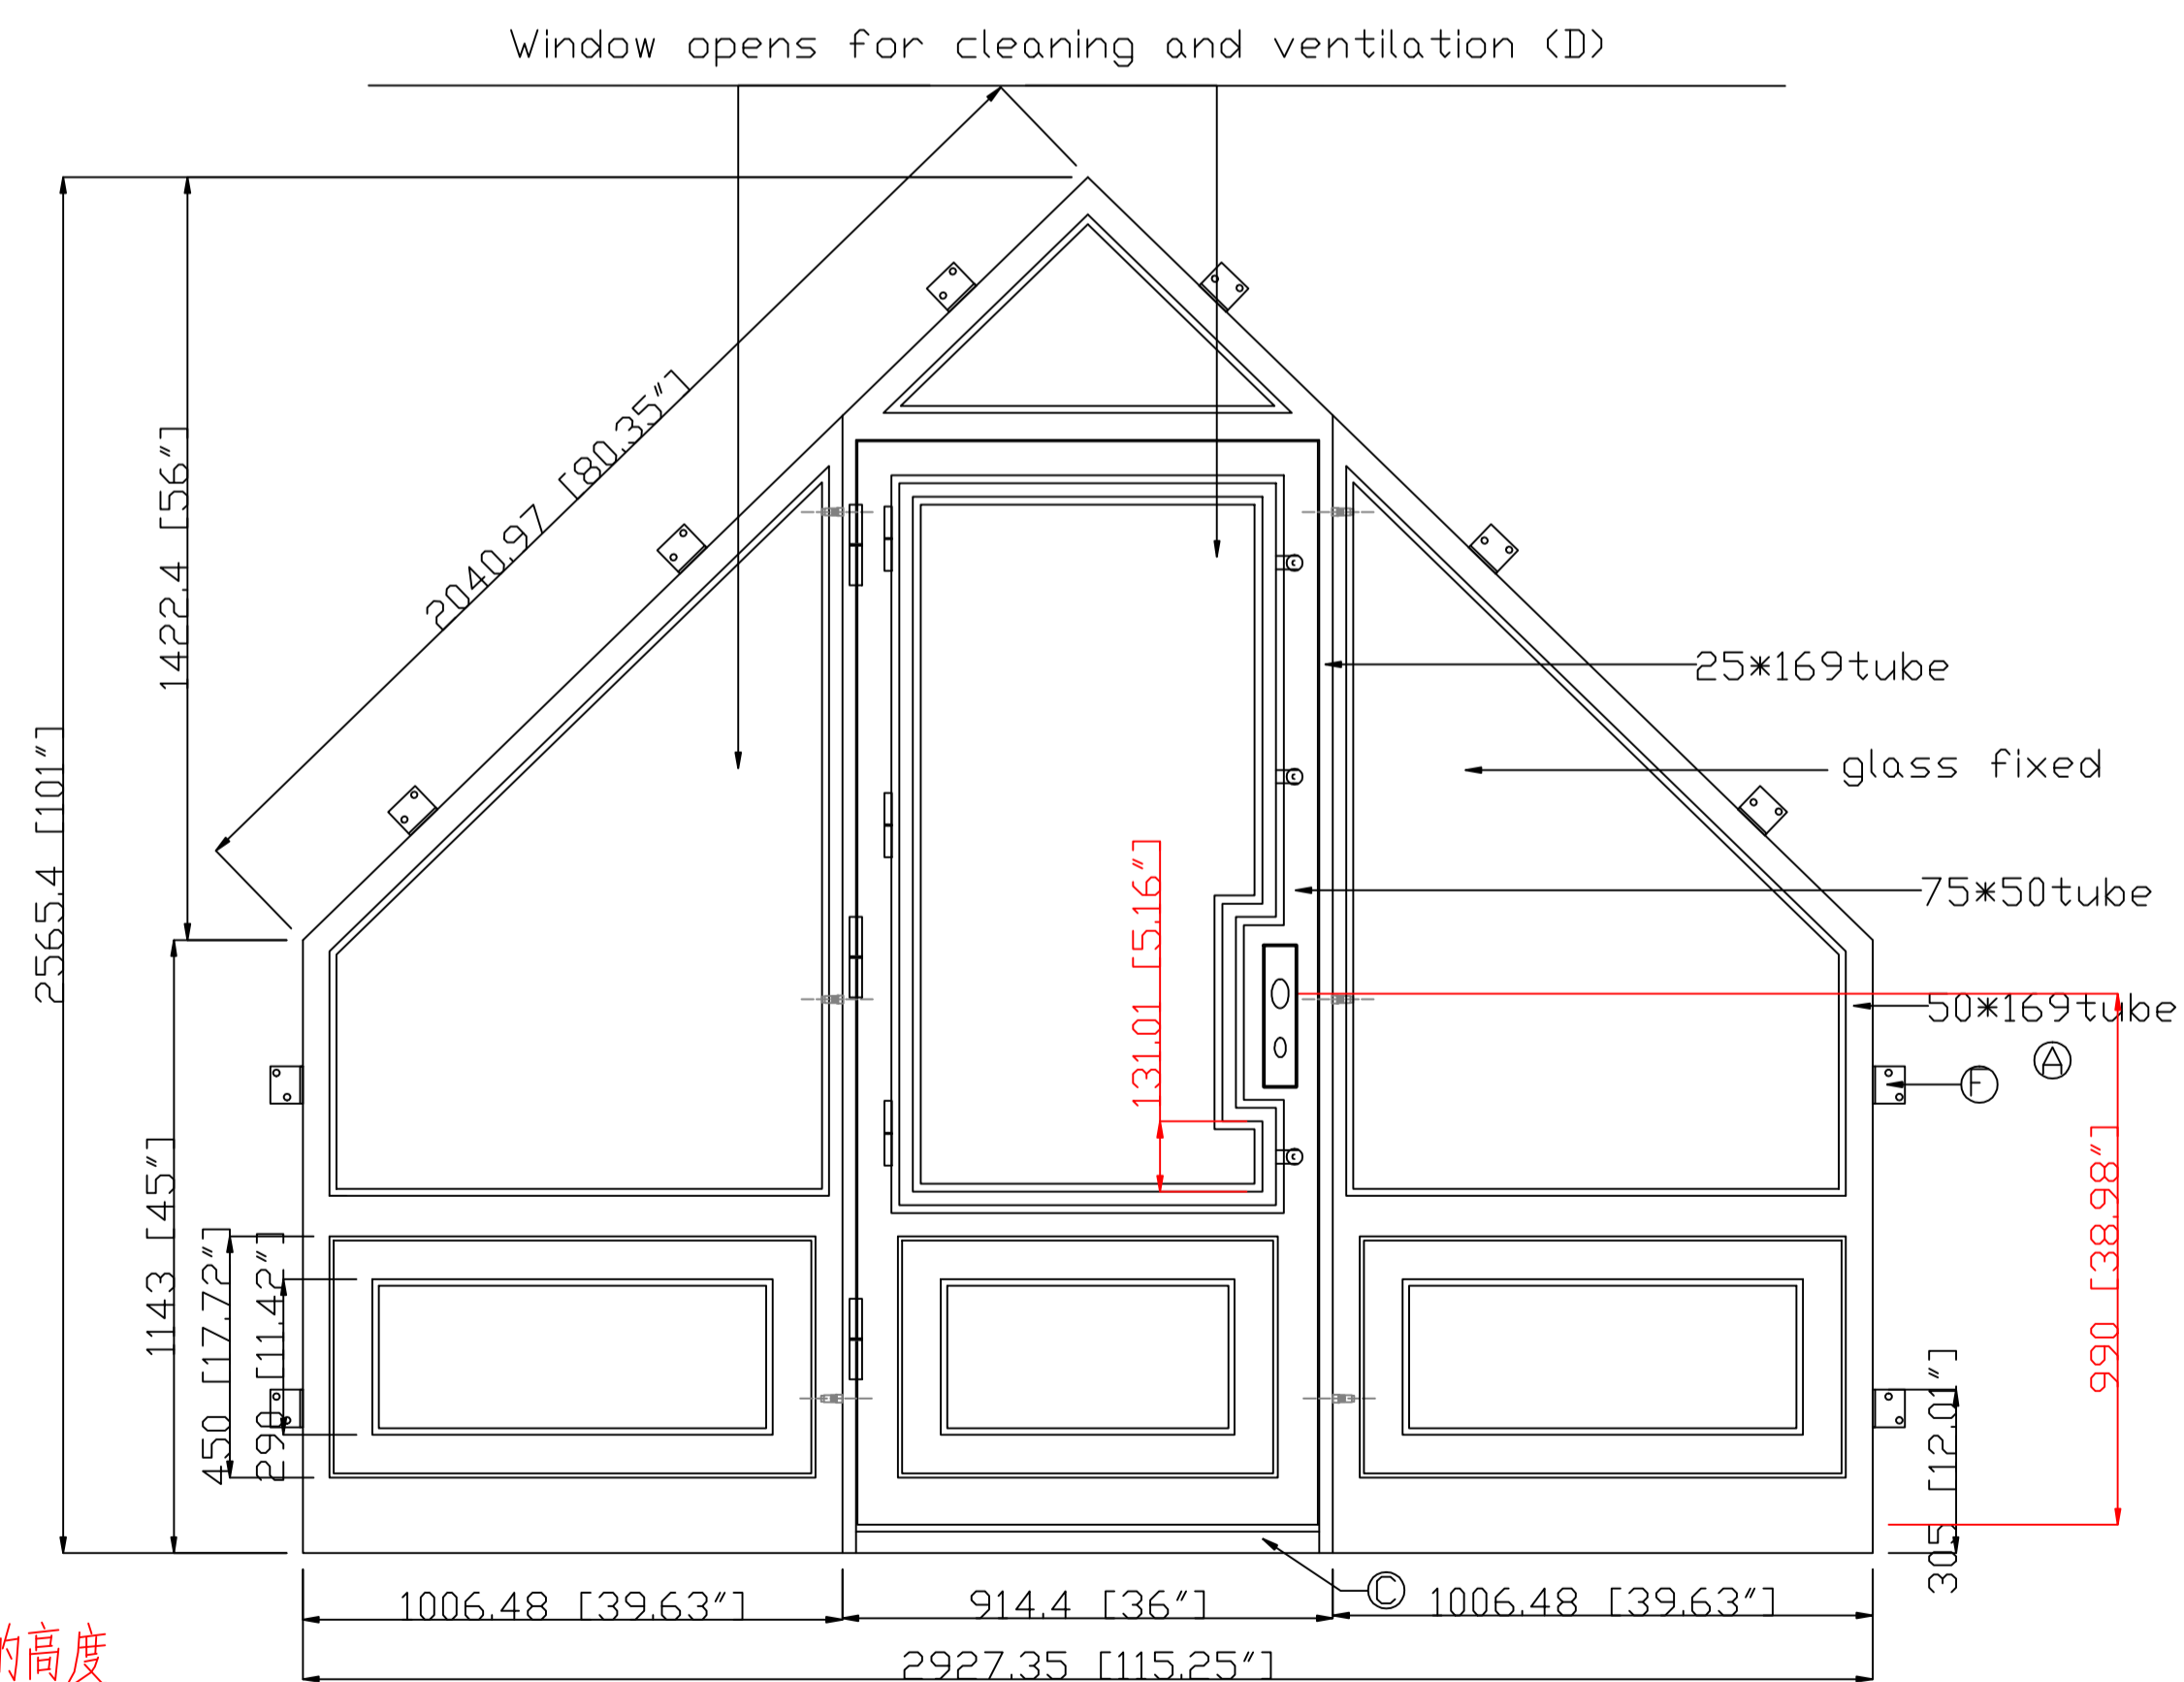

OUTSIDE

INSIDE

Mounting tabs

E03-168-US19
Backset: 60mm

NOTE: Thermal Barrier

拉手的横杆高度是990MM, 不是锁孔的高度

	NAME	Huck Toronto door	Color	01matte black	Accent color	None		CAD APPROVED BY CLIENT SIGNED _____
	DATE	X2021.05.25 REV-G	GLASS	Clean+clear	Rustproof type	spray zinc coating		
	Packing	iron cage			Thermal Barrier	<input checked="" type="checkbox"/> YES <input type="checkbox"/> NO		