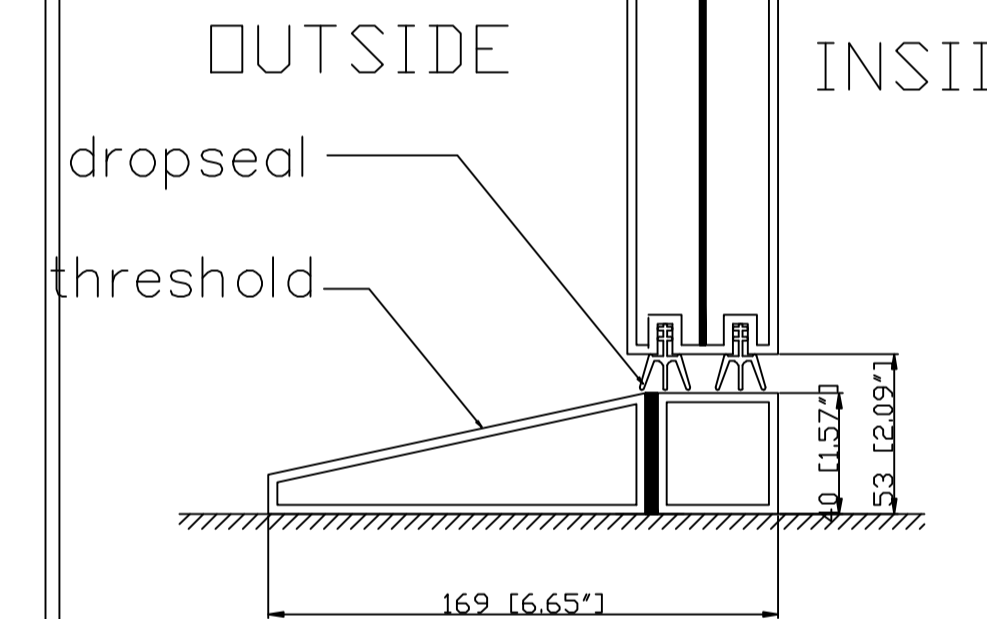

OUTSIDE

INSIDE

Mounting tabs

E03-168-US19
Backset: 60mm

NOTE: Thermal Barrier

拉手的横杆高度是990MM, 不是锁孔的高度

	NAME	Huck Toronto door	Color	01matte black	Accent color	None		CAD APPROVED BY CLIENT SIGNED _____
	DATE	X2021.05.25 REV-G	GLASS	Clean+clear	Rustproof type	spray zinc coating		
	Packing	iron cage			Thermal Barrier	<input checked="" type="checkbox"/> YES <input type="checkbox"/> NO		